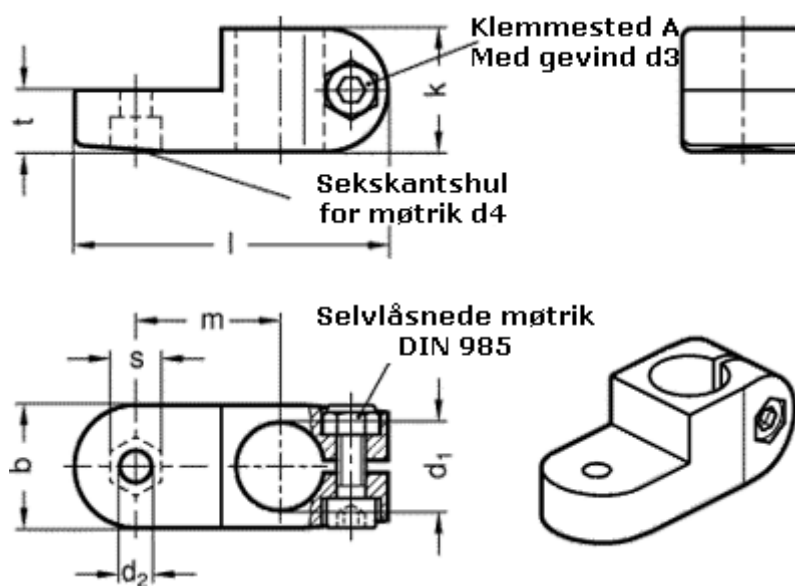

Article number: 20273B182BL

Description: E+G Swivel clamp connector
GN273-B18-2-BL

Measures

b = 25

s = 10

d1 = B18

t = 12.5

d2 = 6.5

d3 = M 6

d4 = M 6

k = 25

l = 64

m = 29.5